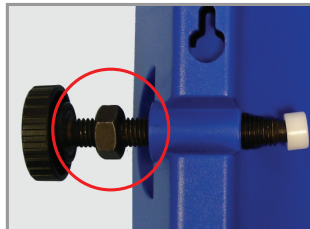

Industrial PowerMATE®

Safe & Convenient Access to Outlets

Angled surface allows for connection of 3 wall mount AC adapters and in-line plugs simultaneously

Hex nut is included with each item and can be used to semi-permanently affix this item to a pole

This versatile power relocation solution, provides cord management and increases equipment mobility in a variety of settings.

- Mounts on a pole, wall or the leg of a cart
- Attaches and detaches in seconds and requires no tools
- 15 foot cord increases mobility of equipment when mounted to a roll-away pole
- UL962A Listed
- One-year warranty